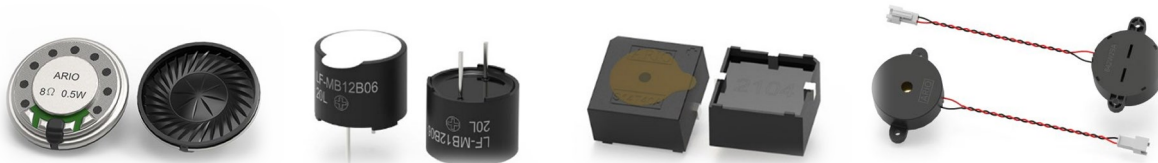

Crest Technologies Line Card

Wholesaler and distributor of electronic components

Singal Relays · Power Relays · Automotive Relays · Touch Panels · Thermal Printers ·
Microcontrollers · Wireless Modules

LED Lamps · Top Side LED · RGB LED · Surface Mount LED · 7 Segment · Bar Graph Display ·
Light Bar Display · Dot Matrix Display · Bezel Spacers · Light Pipes

Toggle Switch · Rocker Switch · Slide Switch · Pushbutton Switch · Antivandal Switch · Rotary
Switch · Tact Switch · Dip Switch · Switch Parts · Emergency Push-Pull Switch

Board to Board Connectors · Header and Socket Connectors · Housing Wafer Terminal · Wire to Board · FPC · IO Connector · IC Carrier · USB · Modular Jack & Plug · PCB Terminal