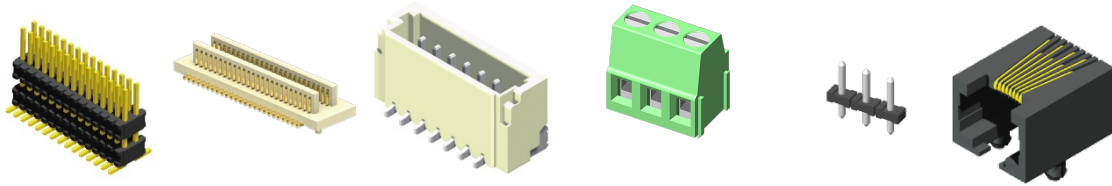

Crest Technologies Line Card

Wholesaler and distributor of electronic components

Singal Relays · Power Relays · Automotive Relays · Touch Panels · Thermal Printers ·
Microcontrollers · Wireless Modules

LED Lamps · Top Side LED · RGB LED · Surface Mount LED · 7 Segment · Bar Graph Display ·
Light Bar Display · Dot Matrix Display · Bezel Spacers · Light Pipes

www.cresttech.com.au

WINSTAR

LCD Display Module · Smart Display · OLED Displays · Character LCD · TFT · Graphic LCD

Buzzer · Speaker · Dynamic Receiver · Electret Condenser Microphone · Micro Speaker · Piezo
Buzzer · Magnetic Buzzer · Transducer

Toggle Switch · Rocker Switch · Slide Switch · Pushbutton Switch · Antivandal Switch · Rotary
Switch · Tact Switch · Dip Switch · Switch Parts · Emergency Push-Pull Switch

Board to Board Connectors · Header and Socket Connectors · Housing Wafer Terminal · Wire to Board · FPC · IO Connector · IC Carrier · USB · Modular Jack & Plug · PCB Terminal